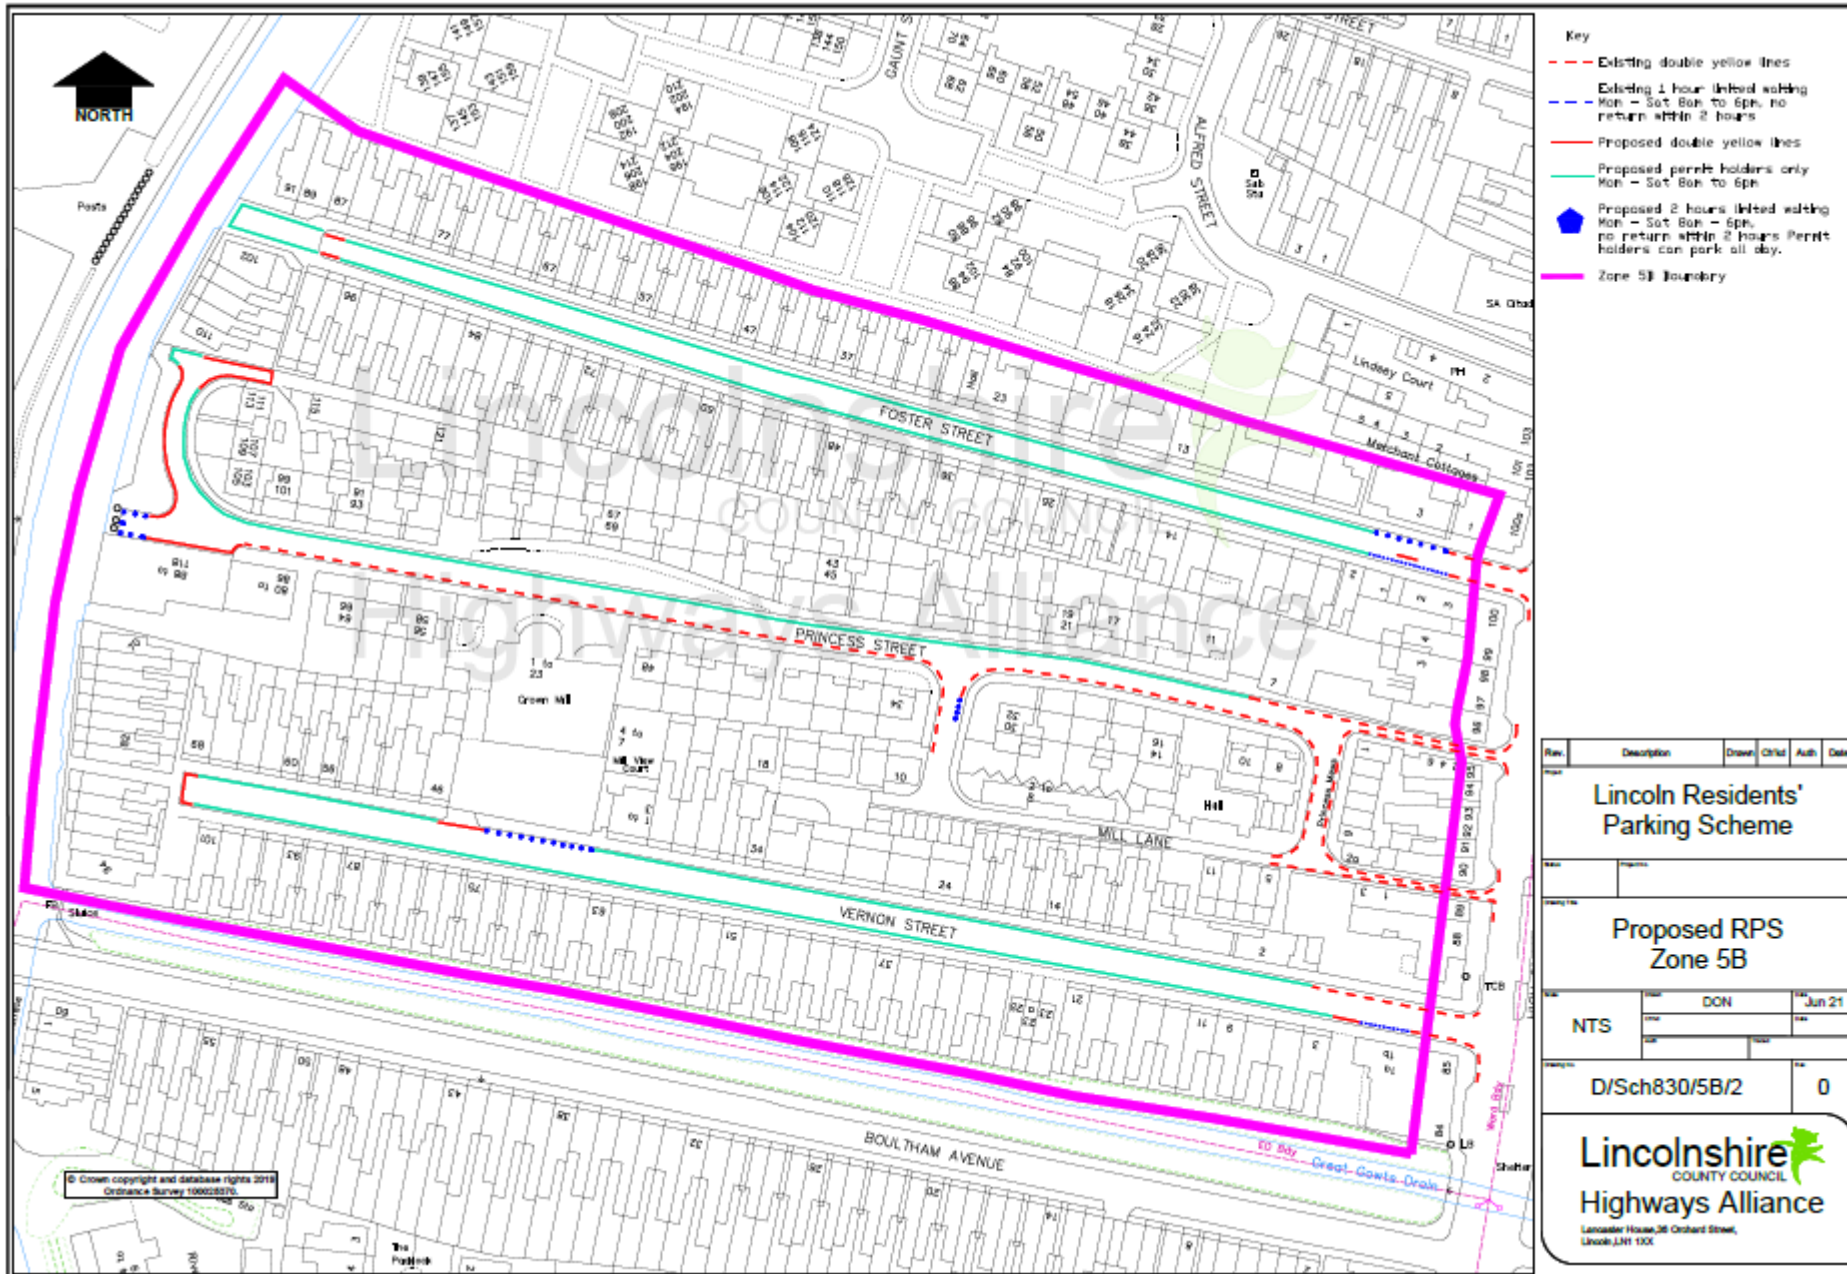

APPENDIX B : Lincoln – Permit parking scheme Zone 5B